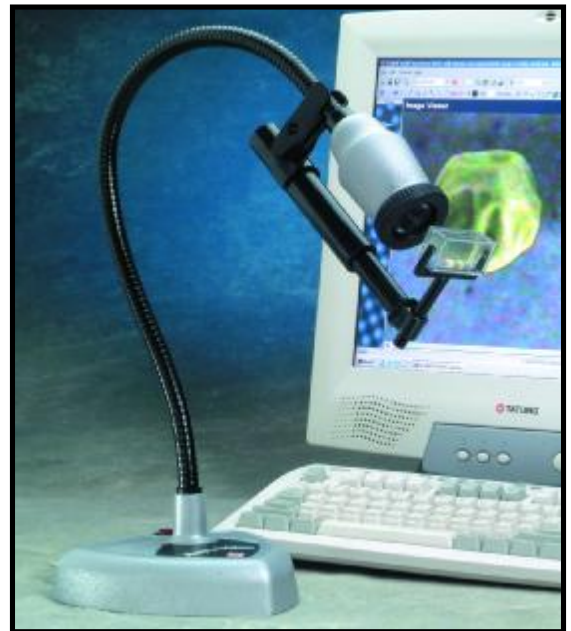

Video Flex[®]

7200U

Ken-A-Vision created the Digital Video Flex with a custom CMOS chip, glass lens and Quick Turn[™] Focus making this Video Flex able to capture the superior quality images. With it's Power by Ken-A-Vision Technology use this Video Flex in and out of the classroom as a presentation or microscope camera.

Additional Features and Benefits

- **Digital Signal** For crisp clear images
- **Applied Vision Software** Capture and edit images and movies
- **Poly-Carbonate Build** Allows for rugged conditions and environment
- **C-mount Lens** Interchangeable lens system accommodates all c-mount lenses.
- **Quick Focus[™]** 1/4 turn moves from 6mm to infinity
- **1.5 lux** Adaptable to a wide range of lighting conditions
- **Kensington Slot** Provides anti-theft control
- **Discovery Scope Kit** To view specimens without a microscope

7200U SPECIFICATIONS

Weight	5.95 lbs / 2.70 Kg	Image Type	1/3" CMOS
Base Material	Polycarbonate	Resolution	640 X 480
Base Dimension	7"x7"x7" / 18x18x18 cm	Real-Time Video	up to 30 Frames per second
Height	30" / 76.2 cm	Magnification	50:1 and Greater
Head Type	Ball and Socket	Output Signal	Digital
Lens	8 mm Glass	Eyepiece Adapters	28mm & Built-in 34.5 mm
Focus	1/4 turn Quick Focus [™]	Cable	6' Pre-Attached USB
Focal distance	6mm to infinity	Options Included	Discovery Scope Kit & Case
Light Sensitivity	1.5 Lux	Warranty	5 Years